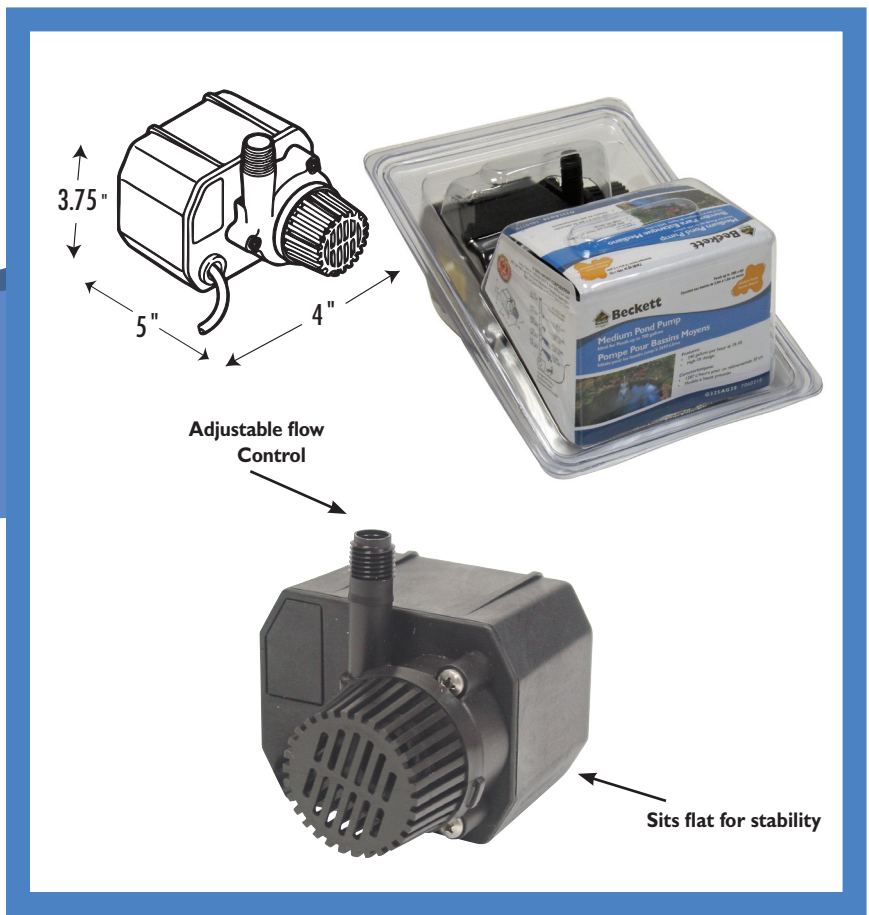

## Pond Pump

### For Medium Ponds

Item: 7060210  
Model: G325AG20

### Product Features

- 340 gallons per hour at 1 ft lift
- High lift design

### Specifications & Performance

<b>Application</b>	Ideal for ponds up to 700 gallons Finished size 10 ft x 6 ft
<b>Operation</b>	Underwater use only
<b>Power Requirements</b>	115 V
<b>Performance</b>	340 gallons/hour @1" lift
<b>Shut Off</b>	12.2 ft
<b>Water Inlet Type</b>	Adjustable for top or bottom intake
<b>Water Outlet Type</b>	1/2" I.D. tubing
<b>Cord Length</b>	20 ft
<b>UPC</b>	052309706022
<b>Master Pack</b>	2